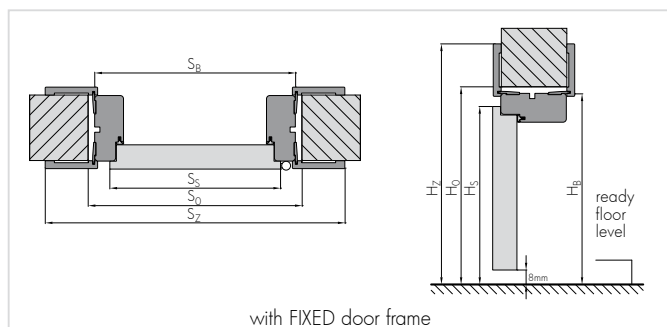

LEAF CONSTRUCTION

The door consists of a finger jointed softwood filled with stabilizing honeycomb core and covered from both sides with HDF boards. Both sides edges and the upper edge of the leaf are covered with leaf coloured skirting tape. The small and the medium sash (made of PVC) are made in the colour of the door leaf.

MODELS AND SIZES

- single leaf: „60“, „70“, „80“, „90“, „100“,
- double leaf: „120“ ÷ „200“.

ACCESSORIES - INCLUDED IN THE LEAF PRICE

- two standard pintle hinges for sizes 60-90 (PN norm),
- three standard pintle hinges for size 100 (PN norm)
- lock: for regular key, bathroom lock or for cylinder insert,
- pane (pattern "chinchilla").
- three standard pintle hinges for all sizes in CZN norm

with FIXED door frame