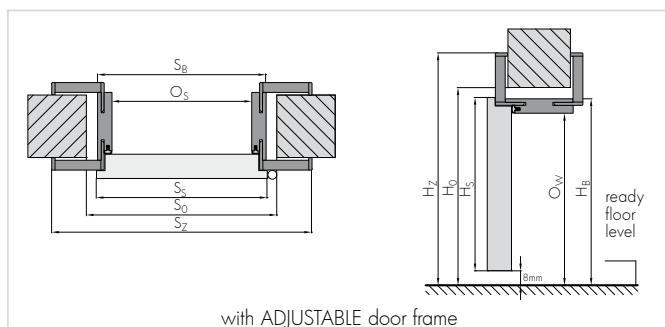

with ADJUSTABLE door frame

DOOR FRAME

- door frame, fixed width: 100 mm
- adjustable door frame

TRIMS FOR FIXED DOOR FRAME

- width: 60 mm
- cut at an angle of 90°
- size: „90“, „100“, „100+100“

QUARTER ROUNDS

- size: 12x22 mm, length 2150 mm

NOTES

- The door frame should be installed in the rooms with finished walls (wall paper, painting, glazing) and floors (parquet, lining, terracotta etc.).

	SIZE	S_S	H_S	D_S	S₀	H₀	O_S	O_W	S_B	H_B	S_Z	H_Z	T_{S/W}
FIXED door frame (PN NORM)	60	644	2030	40	710	2075	602	2016	690	2060	800	2115	+20 / +10
	70	744			810		702		790		900		
	80	844			910		802		890		1000		
	90	944			1010		902		990		1100		
	100	1044			1110		1002		1090		1200		
ADJUSTABLE door frame (PN NORM)	60	644	2030	40	680	2060	602	2016	646	2038	746	2088	+20 / +10
	70	744			780		702		746		846		
	80	844			880		802		846		946		
	90	944			980		902		946		1046		
	100	1044			1080		1002		1046		1146		
FIXED door frame (CN/DIN NORM)	60	648/610	1985	40	715/680	2030	606/568	1971	694/657	2015	804/767	2070	+20 / +10
	70	748/735			815/805		706/693		794/782		904/892		
	80	848/860			915/930		806/818		894/907		1004/1017		
	90	948/985			1015/1055		906/943		994/1032		1104/1142		
	100	1048/-			1115/-		1006/-		1094/-		1204/-		
ADJUSTABLE door frame (CN/DIN NORM)	60	648/610	1985	40	685/650	2015	606/568	1971	650/613	1993	750/713	2043	+20 / +10
	70	748/735			785/775		706/693		750/738		850/838		
	80	848/860			885/900		806/818		850/863		950/963		
	90	948/985			985/1025		906/943		950/988		1050/1088		
	100	1048/-			1085/-		1006/-		1050/-		1150/-		

LEGEND for door sizes

S_S – total leaf width, including rebates

H_S – total leaf height, including rebate

D_S – thickness of door leaf

S₀ – width of wall opening ready for door frame setting

H₀ – height of wall opening ready for door frame setting, measured from the finished floor level

O_S – clear width of the door frame

O_W – clear height of the door frame

S_B – width of door frame, door trims excluded

H_B – height of door frame, door trims excluded

S_Z – total width of door frame, including door trims

H_Z – total height of door frame, including door trims

T_{S/W} – permissible tolerance from width/height of wall opening

All dimensions – in millimeters [mm].

Manufacturer: Porta KMI Poland S.A.

Szkolna Street 26, 84-239 Bolszewo, phone: +48 58 677 81 00, fax: +48 58 677 81 99